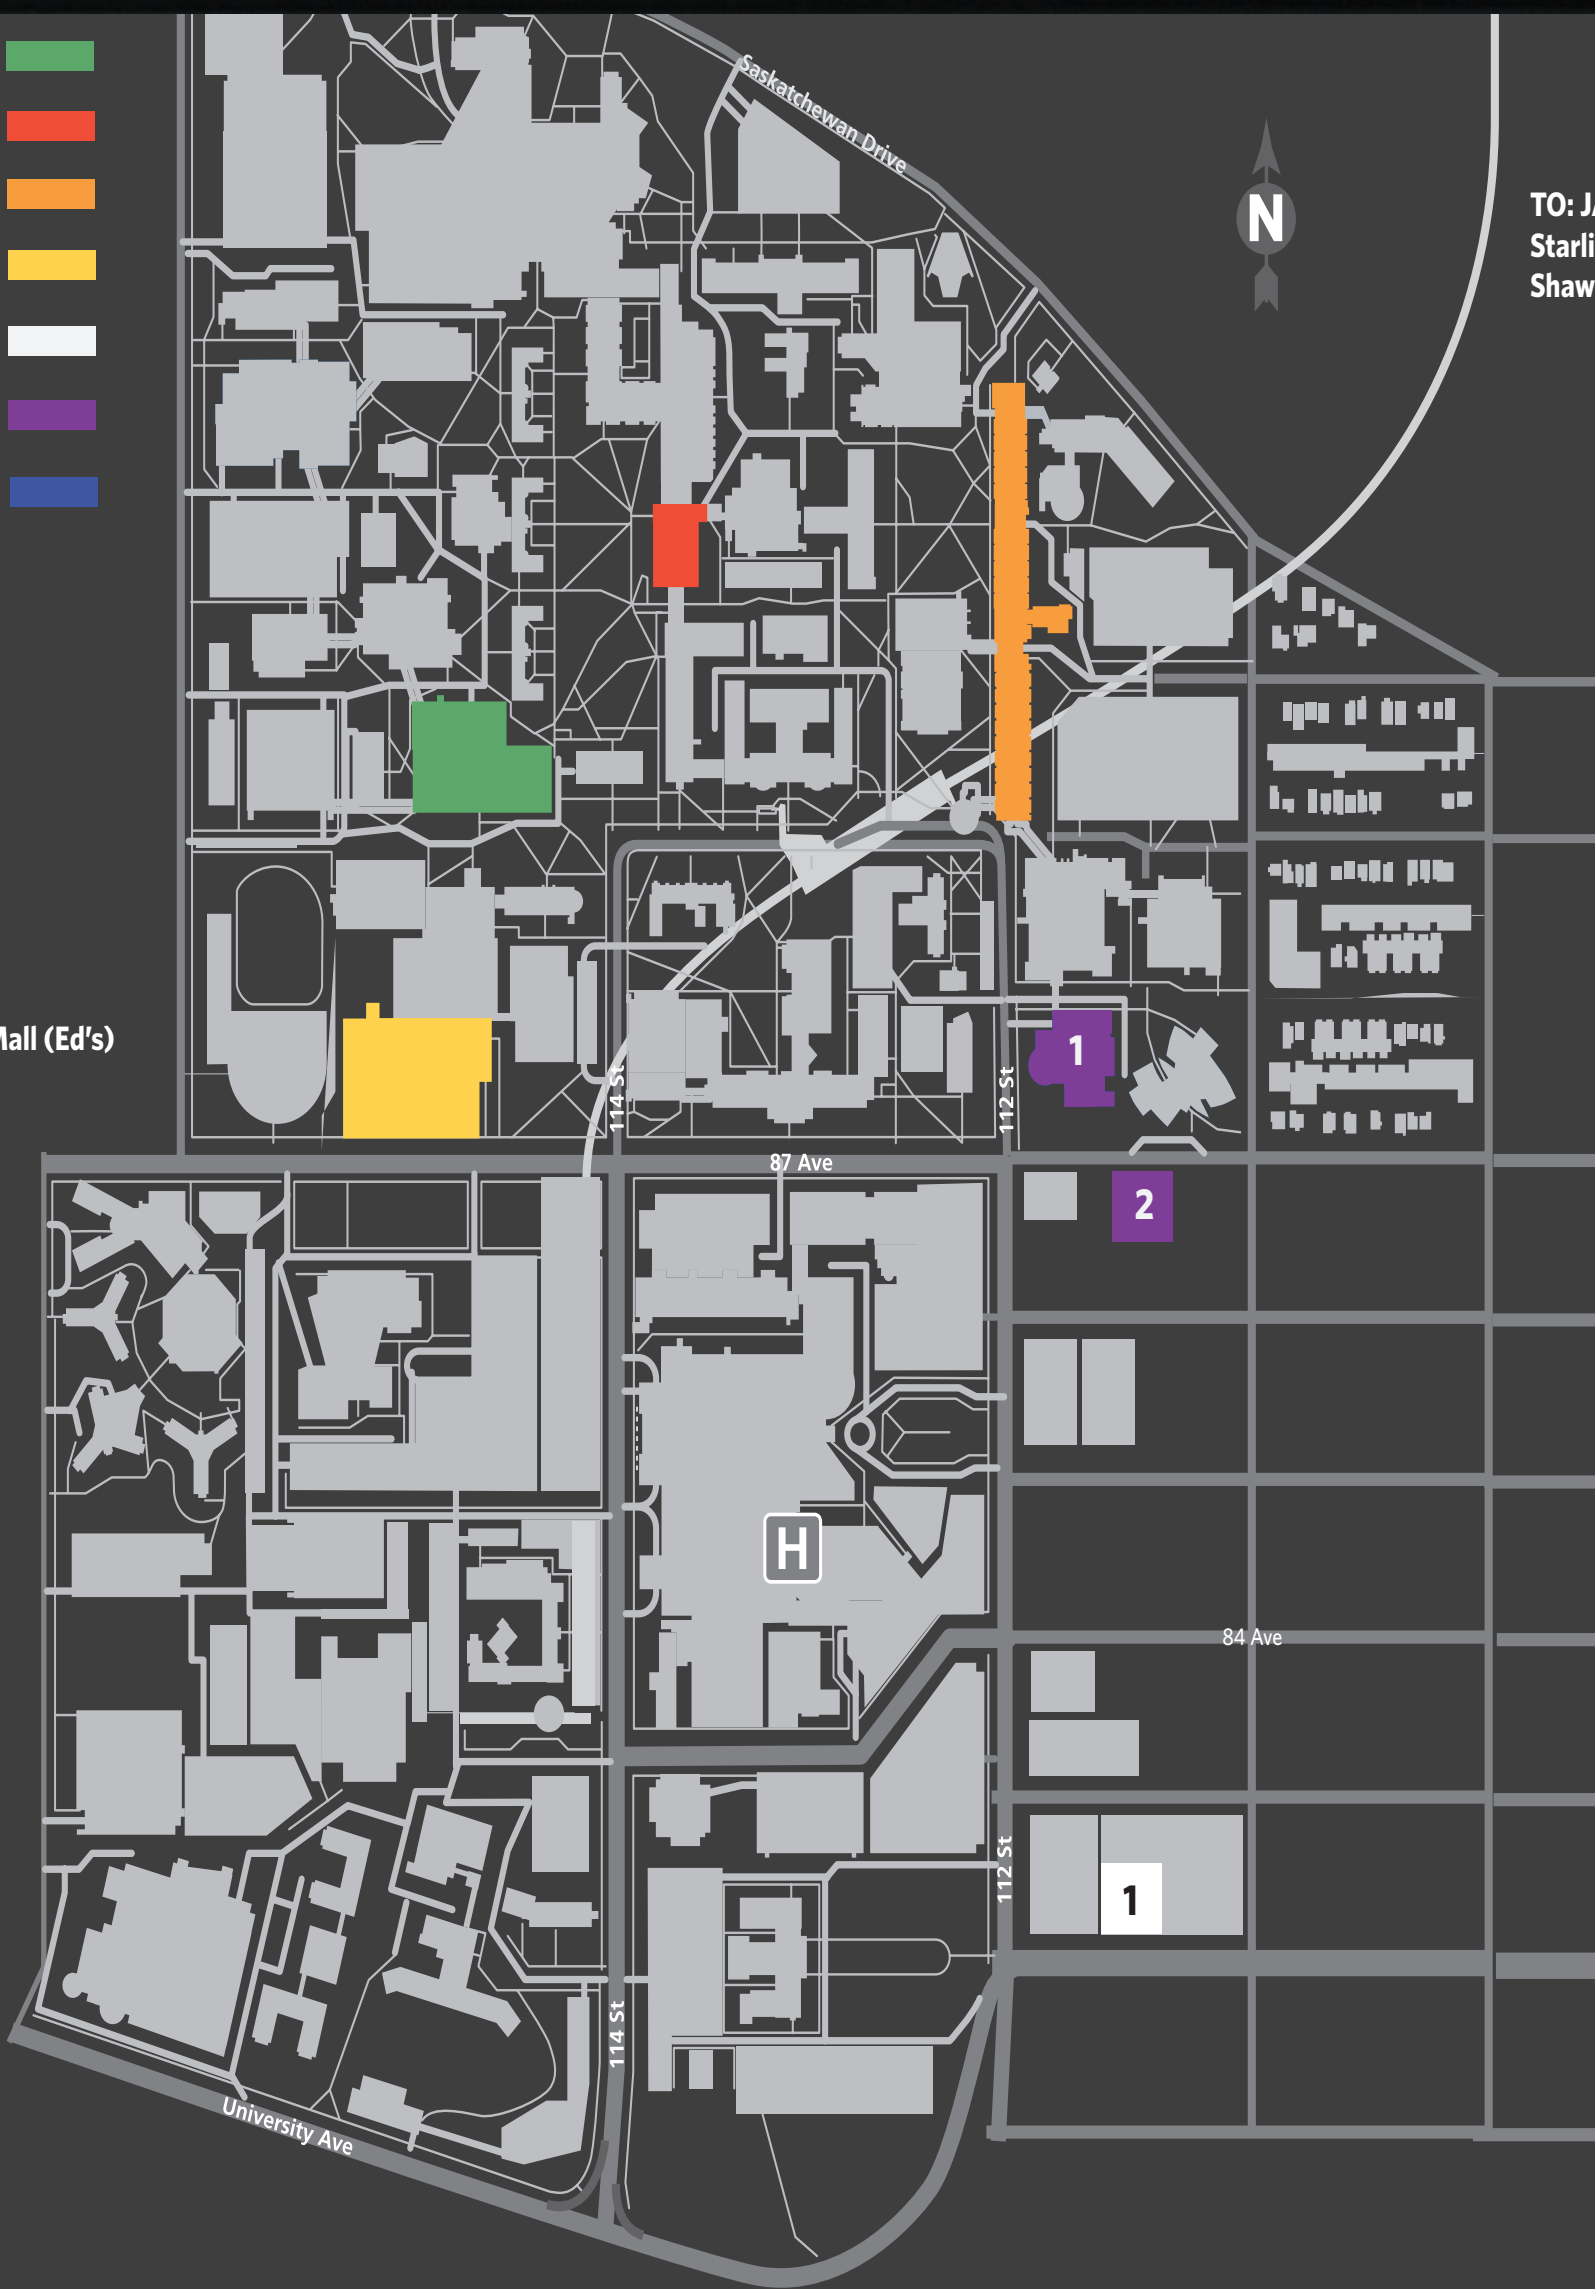

- SUB
- CAB
- HUB
- PAV
- WHYTE
- GARNEAU
- JASPER

←←
TO: Black Spot,
West Edmonton Mall (Ed's)

TO: JA
Starli
Shaw